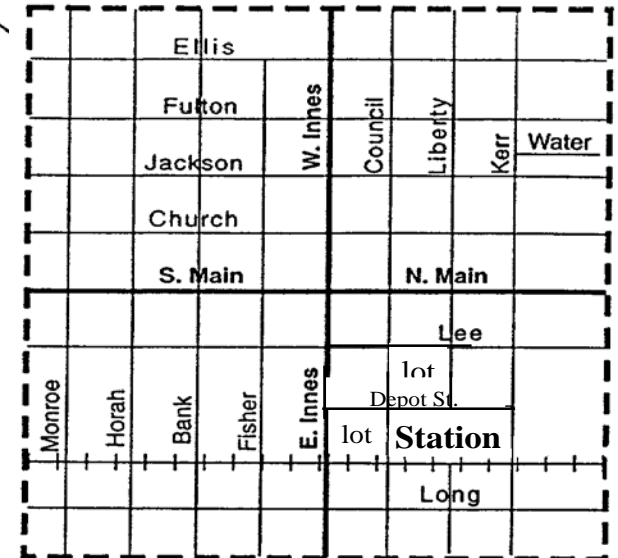

Accommodations

- ① Comfort Inn
- ② Days Inn
- ③ Hampton Inn
- ④ Holiday Inn
- ⑤ Executive Inn
- ⑥ Sleep Inn
- ⑦ Econo Lodge
- ⑧ Harold's Motel
- ⑨ Happy Traveler Inn
- ⑩ Chanticleer
- ⑪ Volonté Motel
- ⑫ Rowan Oak House
- ⑬ 1868 Stewart-Marsh House
- ⑭ Center Motel

Map Not To Scale

Downtown Salisbury

Map to Salisbury Station - 215 Depot Street - Salisbury, NC

From I85 North, exit 76. Turn right onto Innes St. At fourth light (not counting caution light) turn right onto Depot St. For first parking lot, turn in first driveway on right. Park and walk across Council St. to the main entrance. For second parking lot, continue on Depot St., crossing Council and turn left at Liberty. Lot is on left.. **From I85 South**, take exit 76 to end of ramp. Turn left onto Innes St. At fourth stop light (not counting caution light) turn right onto Depot St. For first parking lot, turn in first driveway on right. Park and walk across Council St. to the main entrance. For second parking lot, continue on Depot St., crossing Council and turn left at Liberty. Lot is on left.